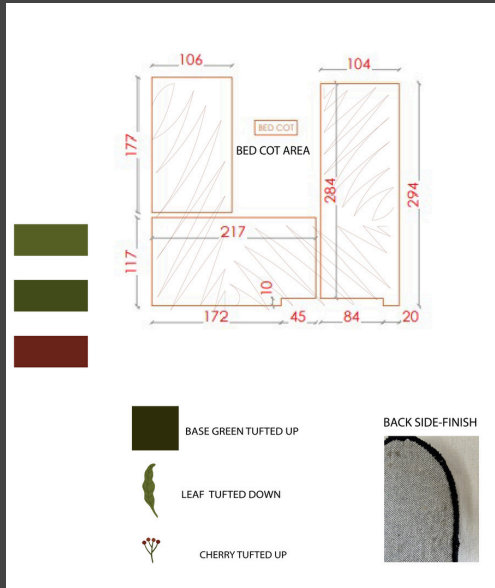

Tufted carpets customised to the color palette and theme of the space

Tufted rug in
Bikaner Wool High,
low and pile tufts
Made to measure.
Custom leaf & berry
design

Sisal weave

5*6 ft

Sisal weave

55*27"

Chunky boucle

55*27"