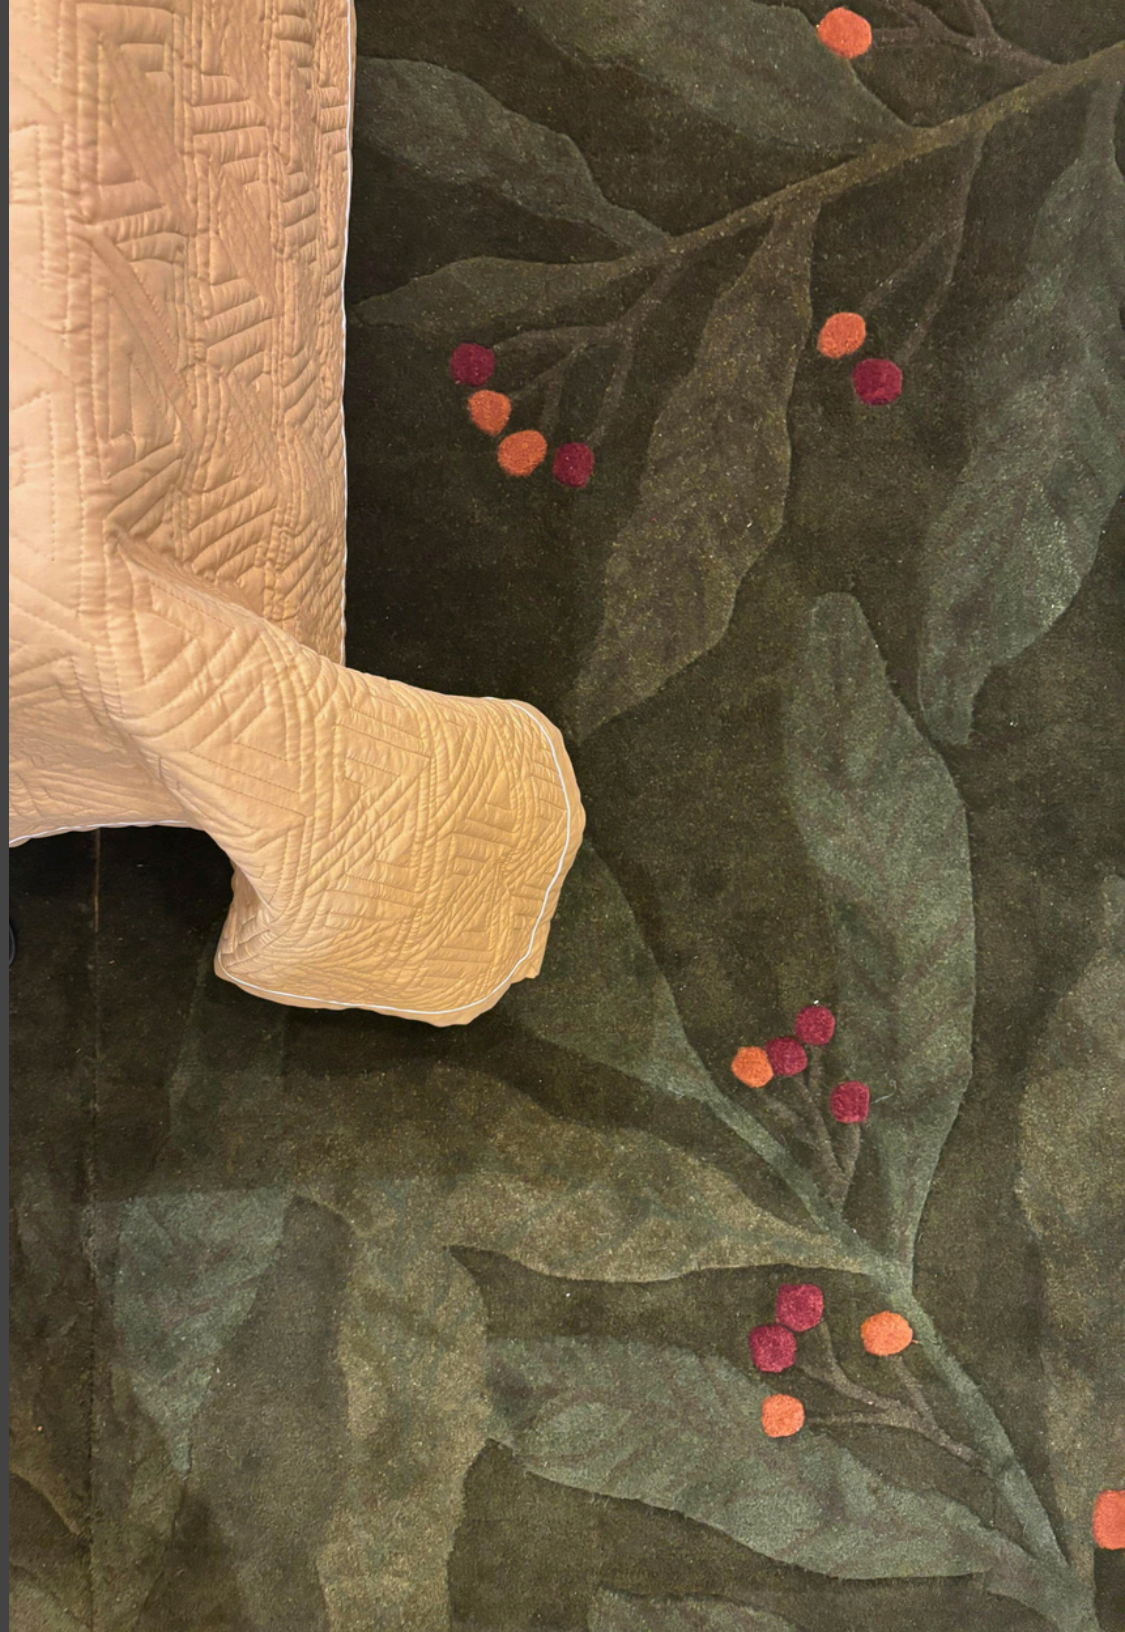

Customised Tufted Carpets

Type of wool

New Zealand Wool

Viscose Wool

Bikaner Wool

Customised Jute Rug

Hand-tufted rugs made to exact color and size

Jute Rugs

Hancrafted in jute

Select the type of weave that best suits
your space

Dark grey

Beige

Light grey

Hand tufted

Poly Propellane

Perfect for patios, decks & gardens. Moisture, mold & mildew resistant. Quick-drying, non-absorbent unlike natural fibers. Shade from direct sun to maximize lifespan.

Tufted carpets customised to the color palette and theme of the space

Tufted rug in
Bikaner Wool High,
low and pile tufts
Made to measure.
Custom leaf & berry
design

Sisal weave

5*6 ft

Sisal weave

55*27"

Chunky boucle